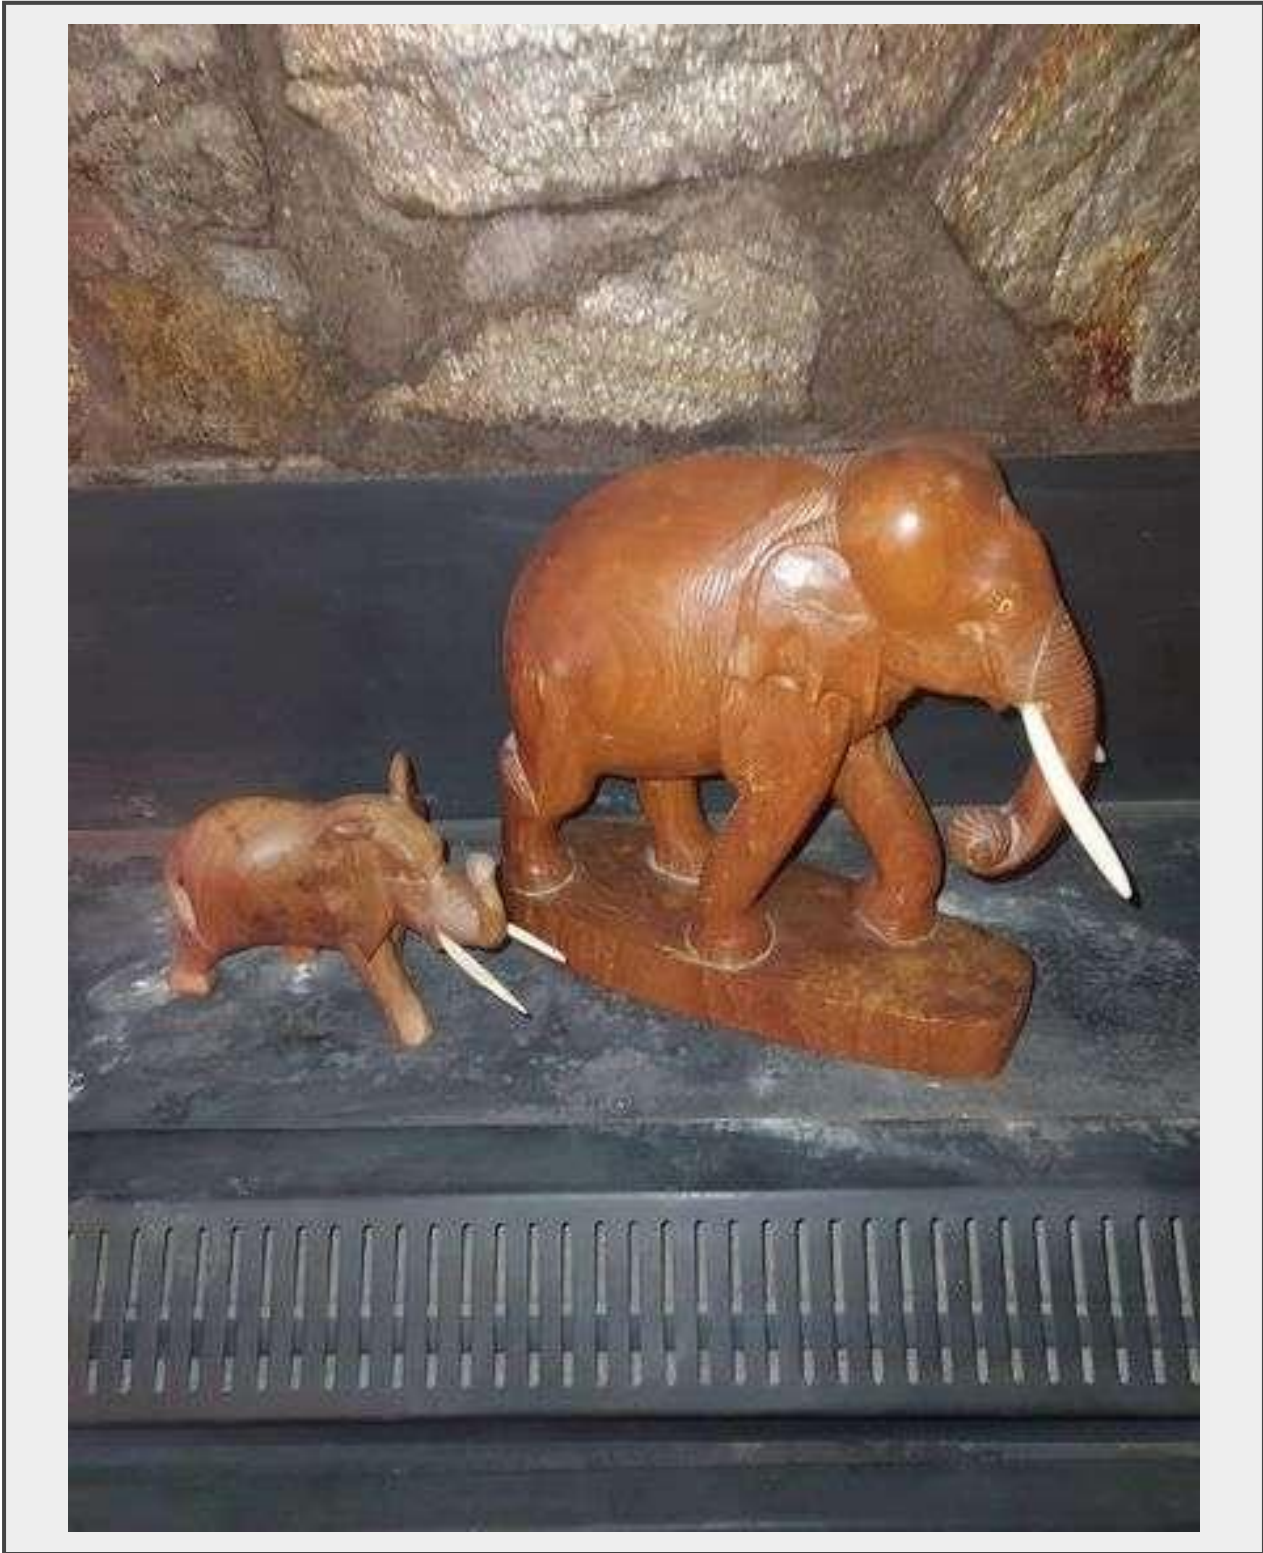

**Sale Name:** ZEIGLER ESTATE AUCTION

**LOT 276 - 5" and 10.5" TALL WOOD CARVED ELEPHANTS**

**Quantity:** 1

<https://www.isabellauction.com/>